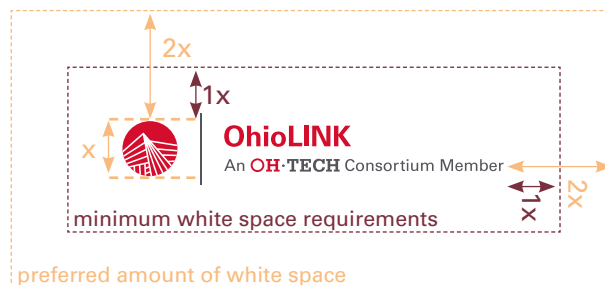

Quick Style Guide

OhioLINK

Connecting Libraries, Learning & Discovery

A Division of the Ohio Department of Higher Education

An **OH·TECH** Consortium Member

Primary Mark

Preferred print size: .75" tall

Minimum print size: 6.25" tall

Minimum digital size 85 px tall

OhioLINK

An **OH·TECH** Consortium Member

Secondary/Small Scale Mark

Maximum print size: .5" tall

Minimum digital size 40 px tall

Display Text

Subheading