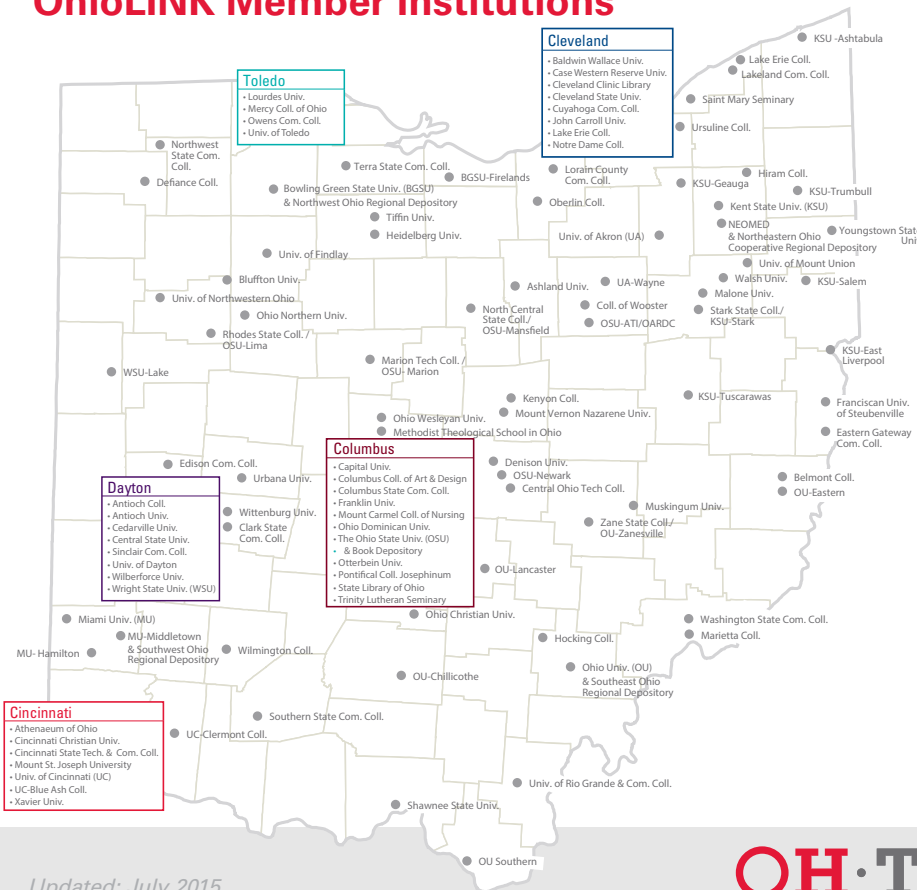

- Facilitating the sharing of physical library collections, including 50 million library items across 121 member libraries
- Negotiating for high-quality digital journals, especially in the STEM disciplines, at reduced costs
- Supporting an innovation ecosystem that promotes economic development, technology commercialization and job creation in Ohio via academic and public libraries across the state

OhioLINK ETD Electronic Thesis & Dissertation Center

What is the Electronic Thesis & Dissertation Center?

- The ETD is a searchable online collection of the full text of more than 50,000 dissertations and theses from 26 Ohio institutions of higher education.
- The subject matter covers all disciplines, from Academic Guidance Counselling to Zoology
- Search, browse and download at <https://etd.ohiolink.edu>

Who can use the OhioLINK ETD?

- Anyone can use the OhioLINK ETD. The ETD is an open-access resource, meaning anyone with an Internet connection can read the full text of these dissertations and theses.
- Ohio institutions and graduate students get worldwide exposure through the ETD. Since July 2013, the ETD has registered more than 400,000 views from all over the world. The United States generated the most use (197,894), with India (26,793), the United Kingdom (22,384), Canada (13,203) and Australia (10,302) recording significant annual use as well.

OhioLINK Member Institutions

For instant updates on newly published ETDs, subscribe to the OhioLINK ETD Twitter feed at @OhioLINKstatus.

And make sure to like OhioLINK on Facebook at facebook.com/OhioLINK.