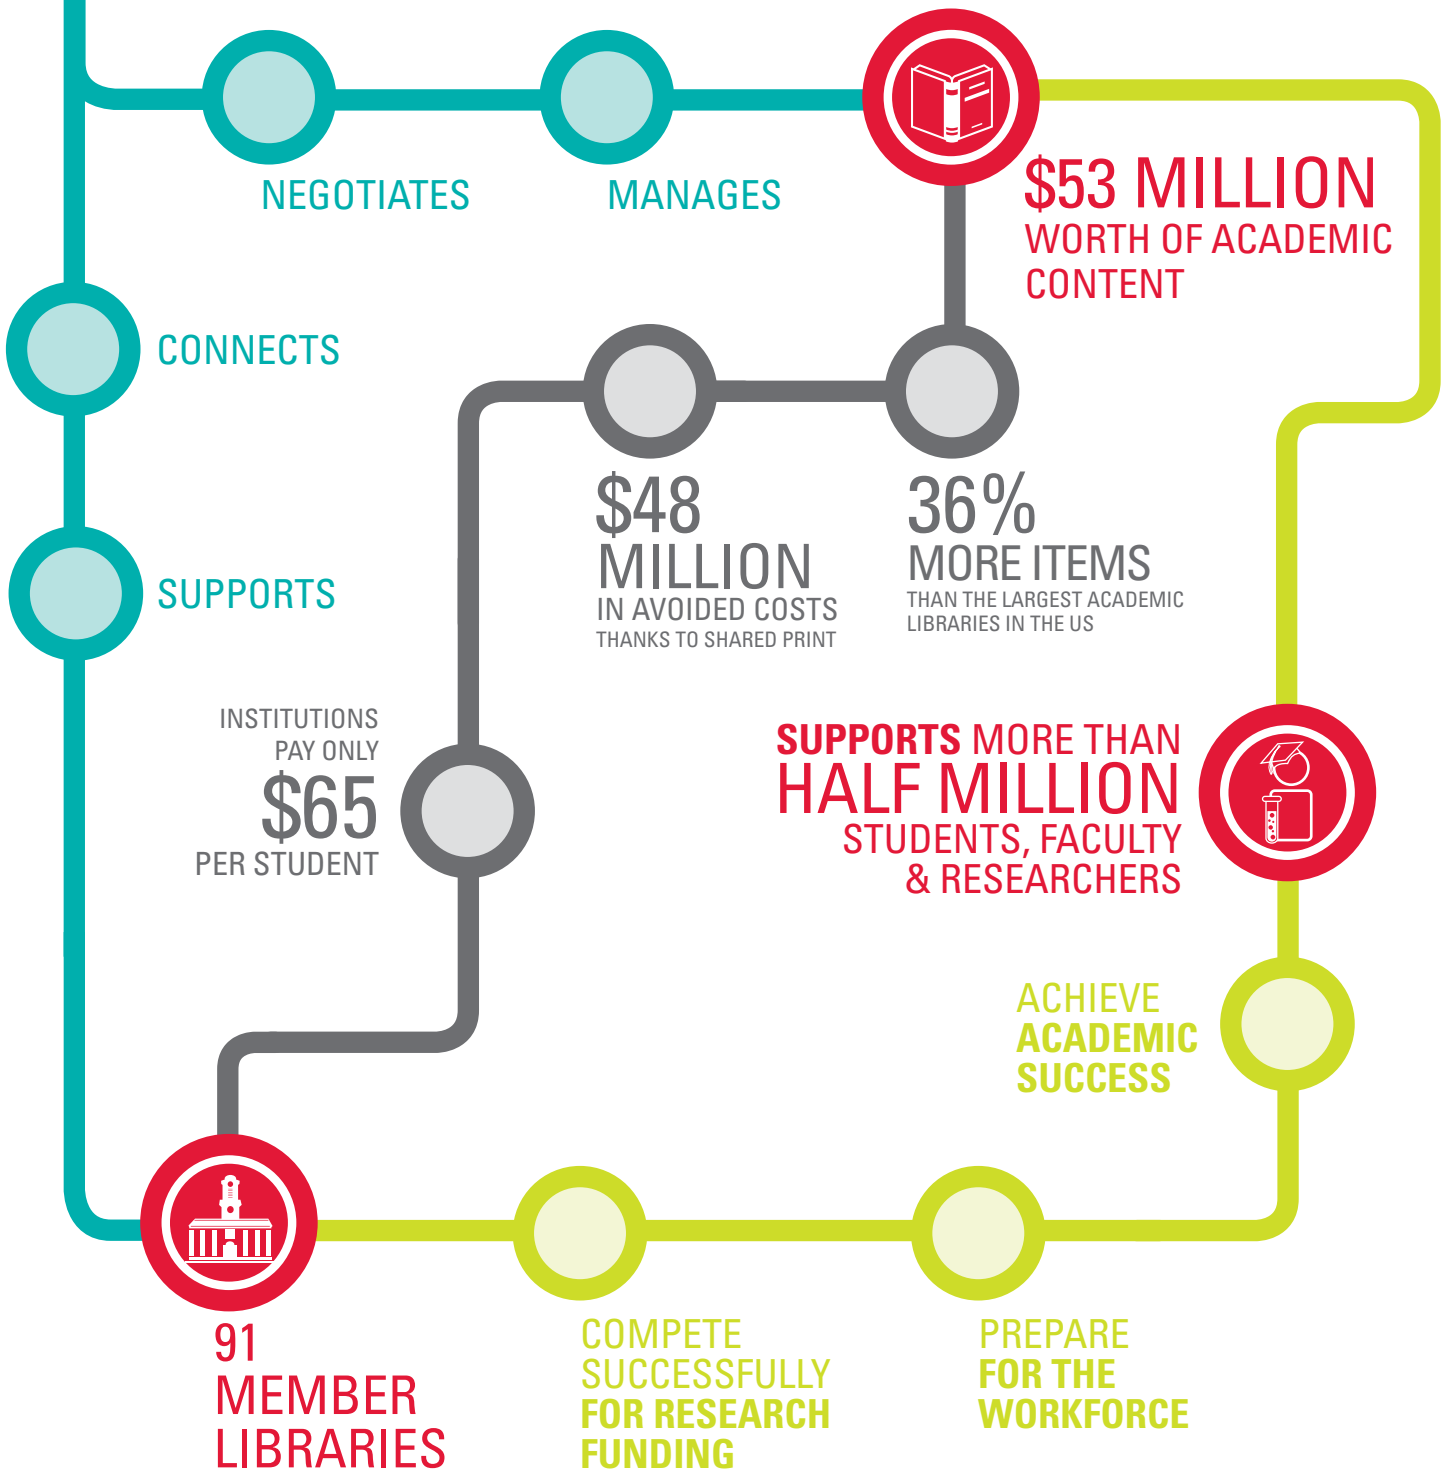

OhioLINK DELIVERS VALUE TO OHIO

OhioLINK AND MEMBER LIBRARIES POOL THEIR FUNDS TO BUY $53 MILLION OF HIGH QUALITY ACADEMIC CONTENT

OhioLINK

An OH·TECH Consortium Member

CONTACT US

1224 Kinnear Road | Columbus, OH 43212
(614) 485-6722 | www.ohiolink.edu