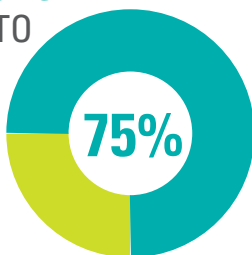

Josh Javor, The Ohio State University, Undergraduate Mechanical Engineering Student

CENTRAL OHIOANS DEPEND ON OhioLINK

6 MILLION DOWNLOADS

OF ACADEMIC ARTICLES & eBooks

INSTITUTIONS ARE ABLE TO PROVIDE

MORE RESOURCES AS OhioLINK MEMBERS