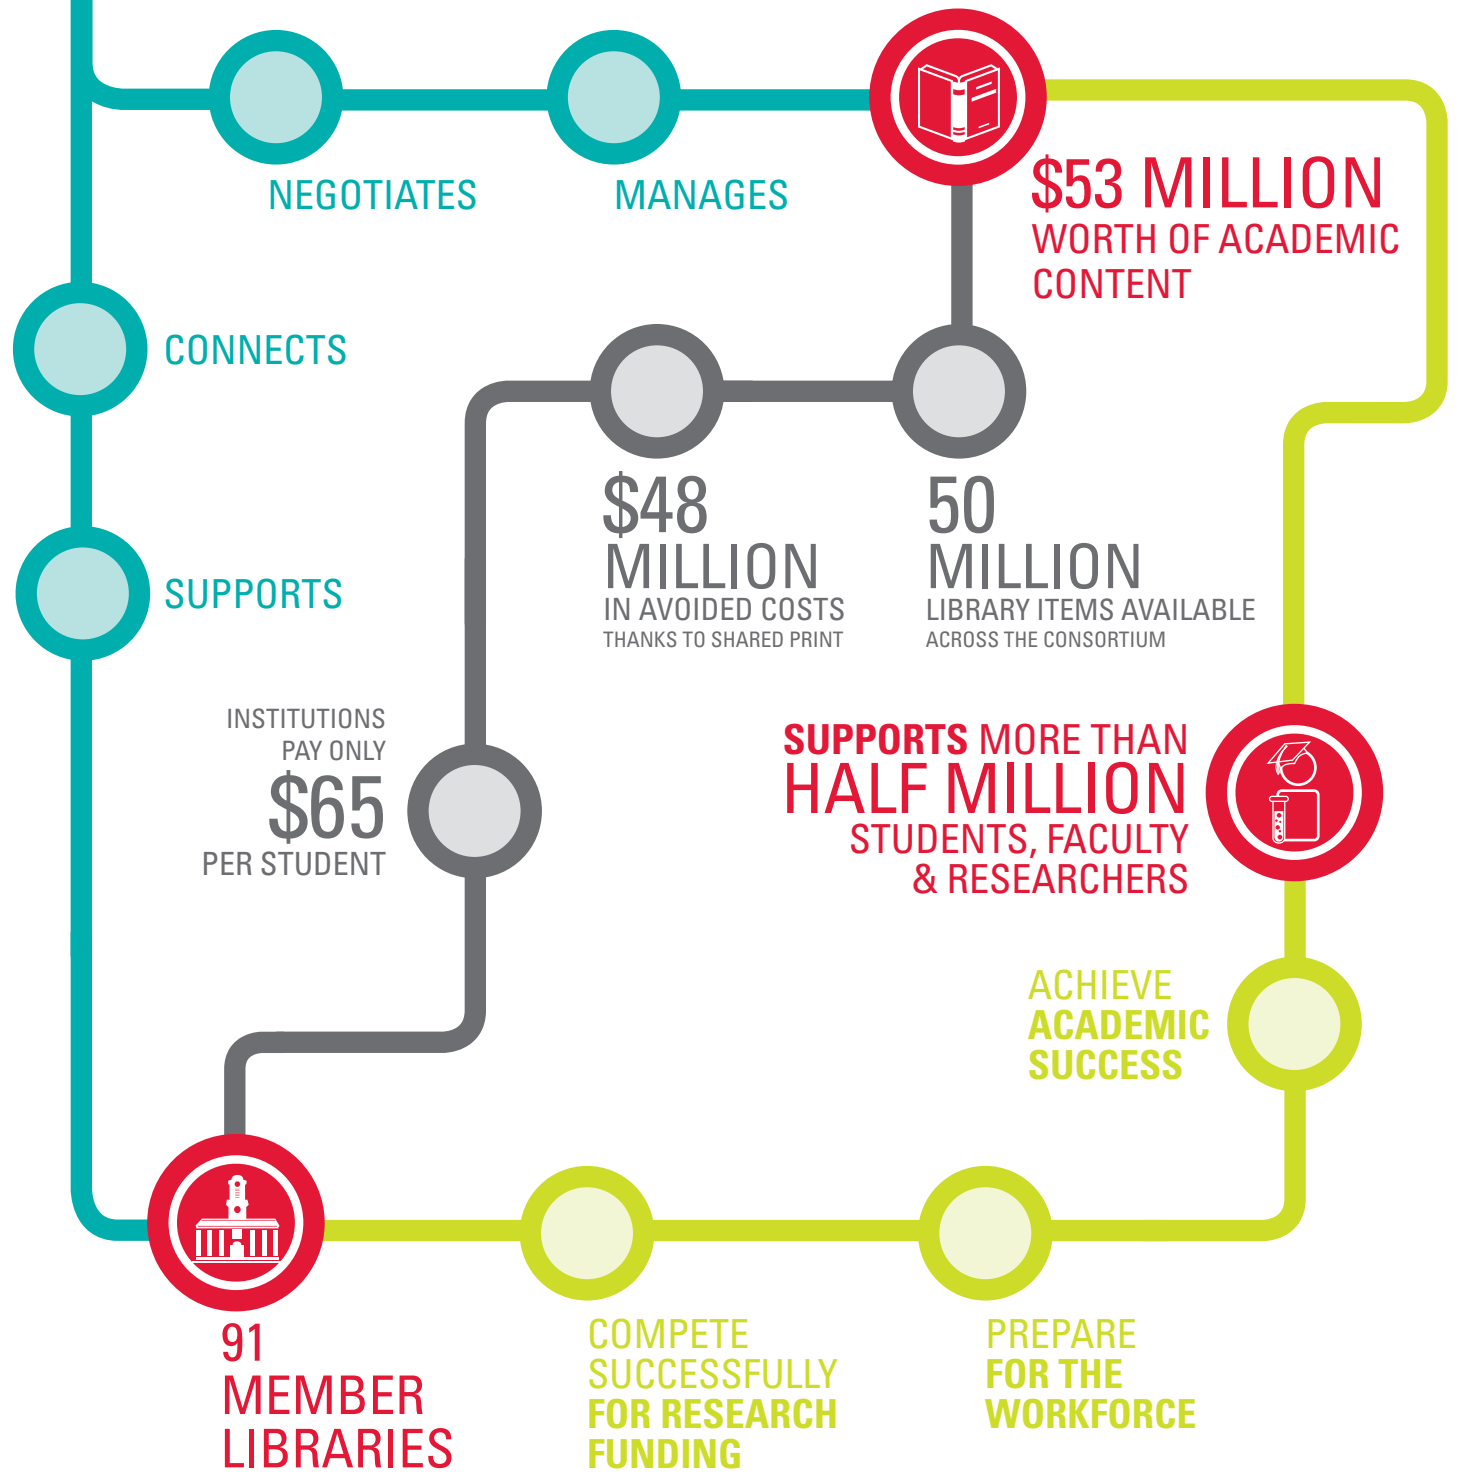

OhioLINK DELIVERS VALUE TO OHIO

OhioLINK AND MEMBER LIBRARIES POOL THEIR FUNDS TO BUY $53 MILLION OF HIGH QUALITY ACADEMIC CONTENT

OhioLINK

An OH·TECH Consortium Member

CONTACT US

1224 Kinnear Road | Columbus, OH 43212
(614) 485-6722 | www.ohiolink.edu