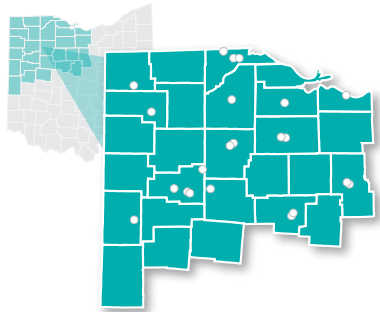

OhioLINK DELIVERS VALUE TO NORTHWEST OHIO

22

OhioLINK MEMBERS

THOUSANDS OF STUDENTS, FACULTY & RESEARCHERS

INCLUDING SMALL BUSINESS OWNERS IN NIGHT CLASSES; DUAL-ENROLLED HIGH SCHOOLERS; DISTANCE STUDENTS, UNDERGRADS & GRADUATE RESEARCHERS.

ACCESS MORE THAN 70 MILLION RESOURCES

AT NO COST TO USERS

\$4.5 MILLION IN AVOIDED COSTS ACROSS NORTHWEST OHIO

BY DELIVERING THOUSANDS OF ITEMS

“OhioLINK’s shared-collection development policy makes our money go much, much further.”

THAN AN AVERAGE

IVY LEAGUE SCHOOL

OhioLINK MEMBERS IN NORTHWEST OHIO

Bluffton University • Bowling Green State University and Regional Campus: Firelands • Defiance College • Heidelberg University • Lourdes University Marion Technical College • Mercy College of Ohio • North Central State College • Northwest State Community College • Ohio Northern University • Ohio State University Regional Campuses: Lima, Marion and Mansfield • Owens Community College • Rhodes State College • Terra State Community College Tiffin University • University of Findlay • University of Northwestern Ohio • University of Toledo • Wright State University Regional Campus: Lake