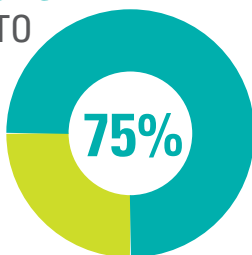

Susannah Cleveland, Bowling Green State University, Head Librarian, Music Library & Sound Recordings Archive

NORTHWEST OHIOANS DEPEND ON OhioLINK

2 MILLION DOWNLOADS

OF ACADEMIC ARTICLES & eBOOKS

INSTITUTIONS ARE ABLE TO PROVIDE