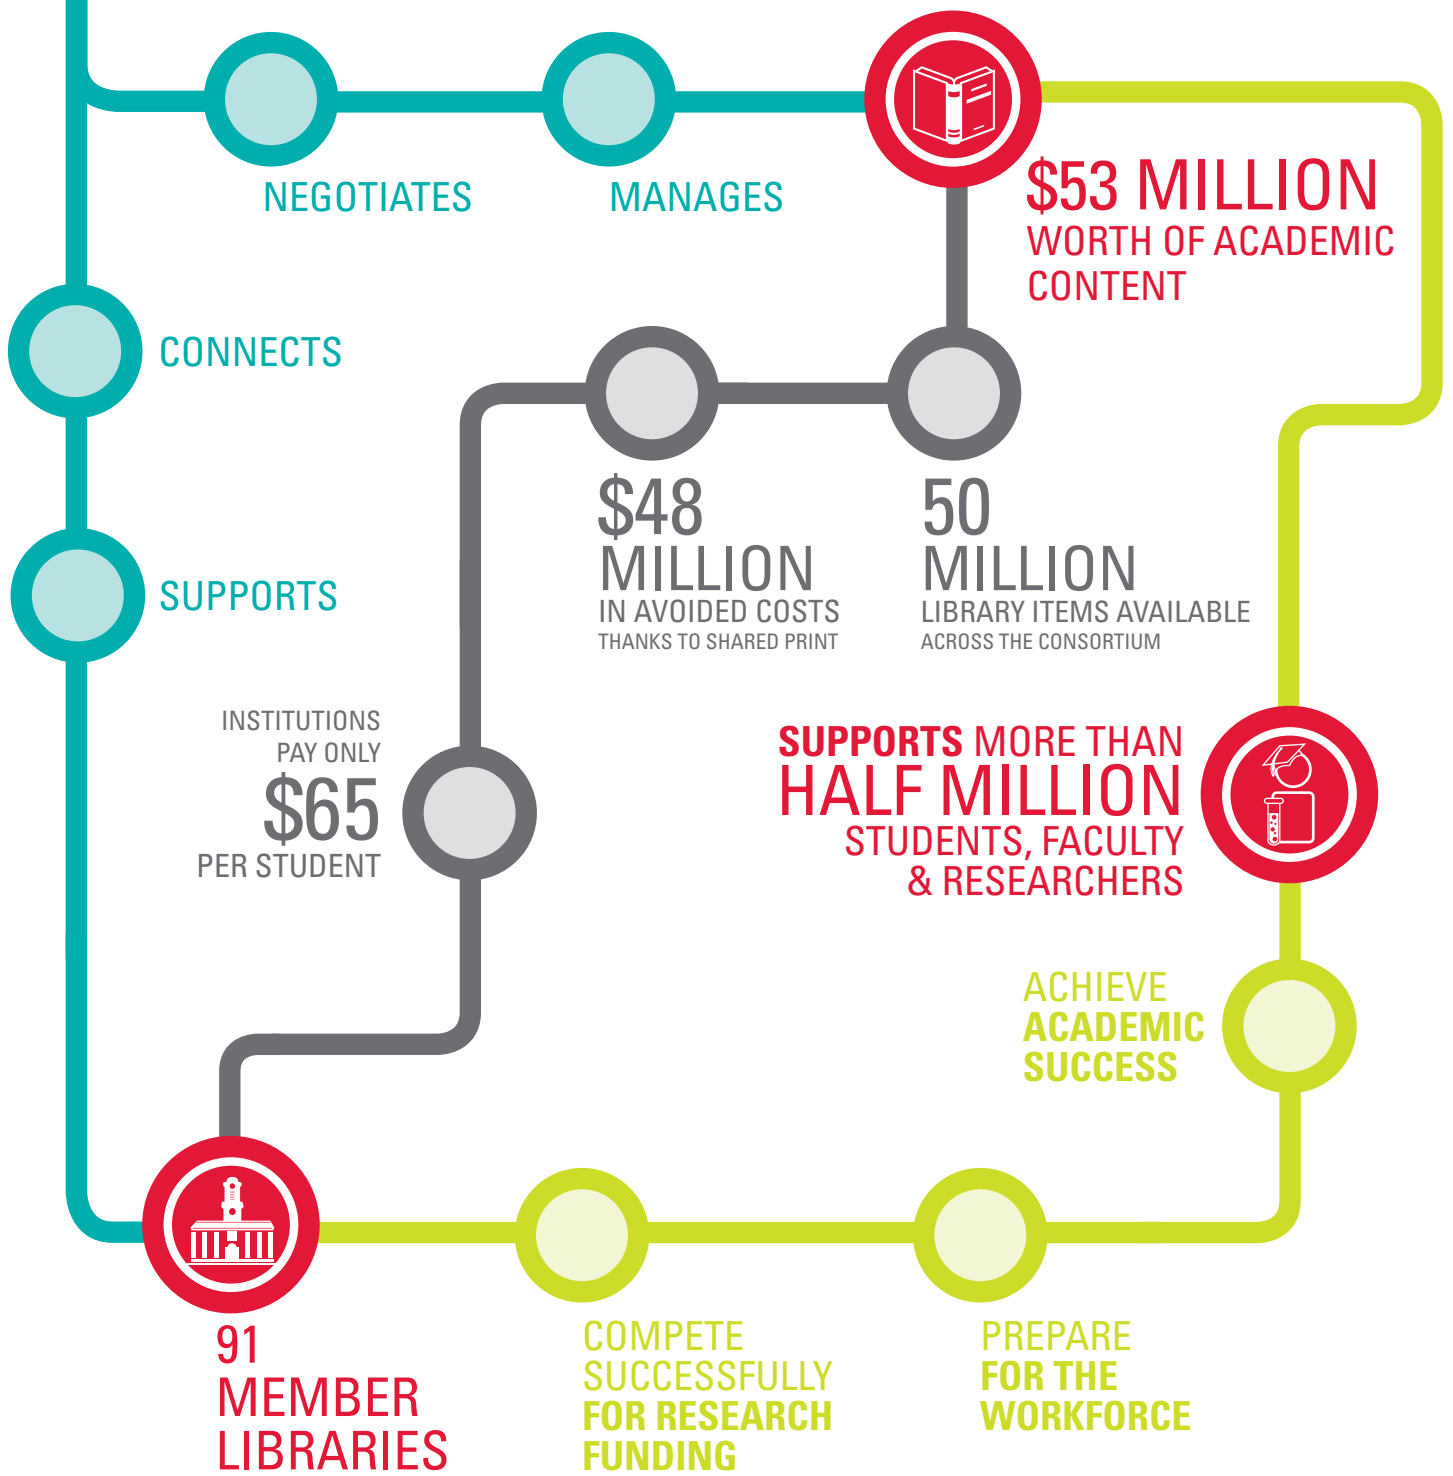

OhioLINK DELIVERS VALUE TO OHIO

OhioLINK AND MEMBER LIBRARIES POOL THEIR FUNDS TO BUY $53 MILLION OF HIGH QUALITY ACADEMIC CONTENT

OhioLINK

An **OH·TECH** Consortium Member

CONTACT US

1224 Kinnear Road | Columbus, OH 43212
(614) 485-6722 | www.ohiolink.edu