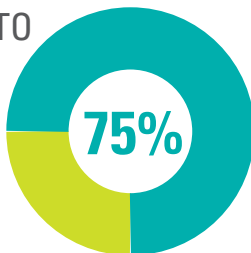

Jane L. Fox, Ph.D., Wright State University, Research Professor

SOUTHWEST OHIOANS DEPEND ON OhioLINK

**5 MILLION** DOWNLOADS

OF ACADEMIC ARTICLES & eBOOKS

INSTITUTIONS ARE ABLE TO PROVIDE

MORE RESOURCES AS OhioLINK MEMBERS