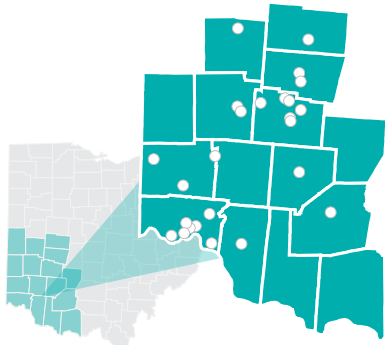

# OhioLINK DELIVERS VALUE TO SOUTHWEST OHIO

## 25

OhioLINK MEMBERS

THOUSANDS OF STUDENTS, FACULTY & RESEARCHERS

INCLUDING SMALL BUSINESS OWNERS IN NIGHT CLASSES; DUAL-ENROLLED HIGH SCHOOLERS; DISTANCE STUDENTS, UNDERGRADS & GRADUATE RESEARCHERS.

ACCESS MORE THAN **70 MILLION** RESOURCES

AT NO COST TO USERS

**\$8.6 MILLION** IN AVOIDED COSTS ACROSS SOUTHWEST OHIO

BY DELIVERING THOUSANDS OF ITEMS

“OhioLINK is so convenient. It’s part of the reason why I stay in Ohio and at Wright State University.”

## OhioLINK MEMBERS IN SOUTHWEST OHIO

Antioch College • Antioch University • Athenaeum of Ohio • Cedarville University • Central State University • Cincinnati Christian University • Cincinnati State Technical and Community College • Clark State Community College • Edison Community College • Miami University and Regional Campuses: Hamilton and Middletown • Mount Saint Joseph University • Sinclair Community College • Southern State Community College • University of Cincinnati and Regional Campuses: Blue Ash and Clermont • University of Dayton • Urbana University • Wilberforce University • Wilmington College • Wittenberg University • Wright State University • Xavier University