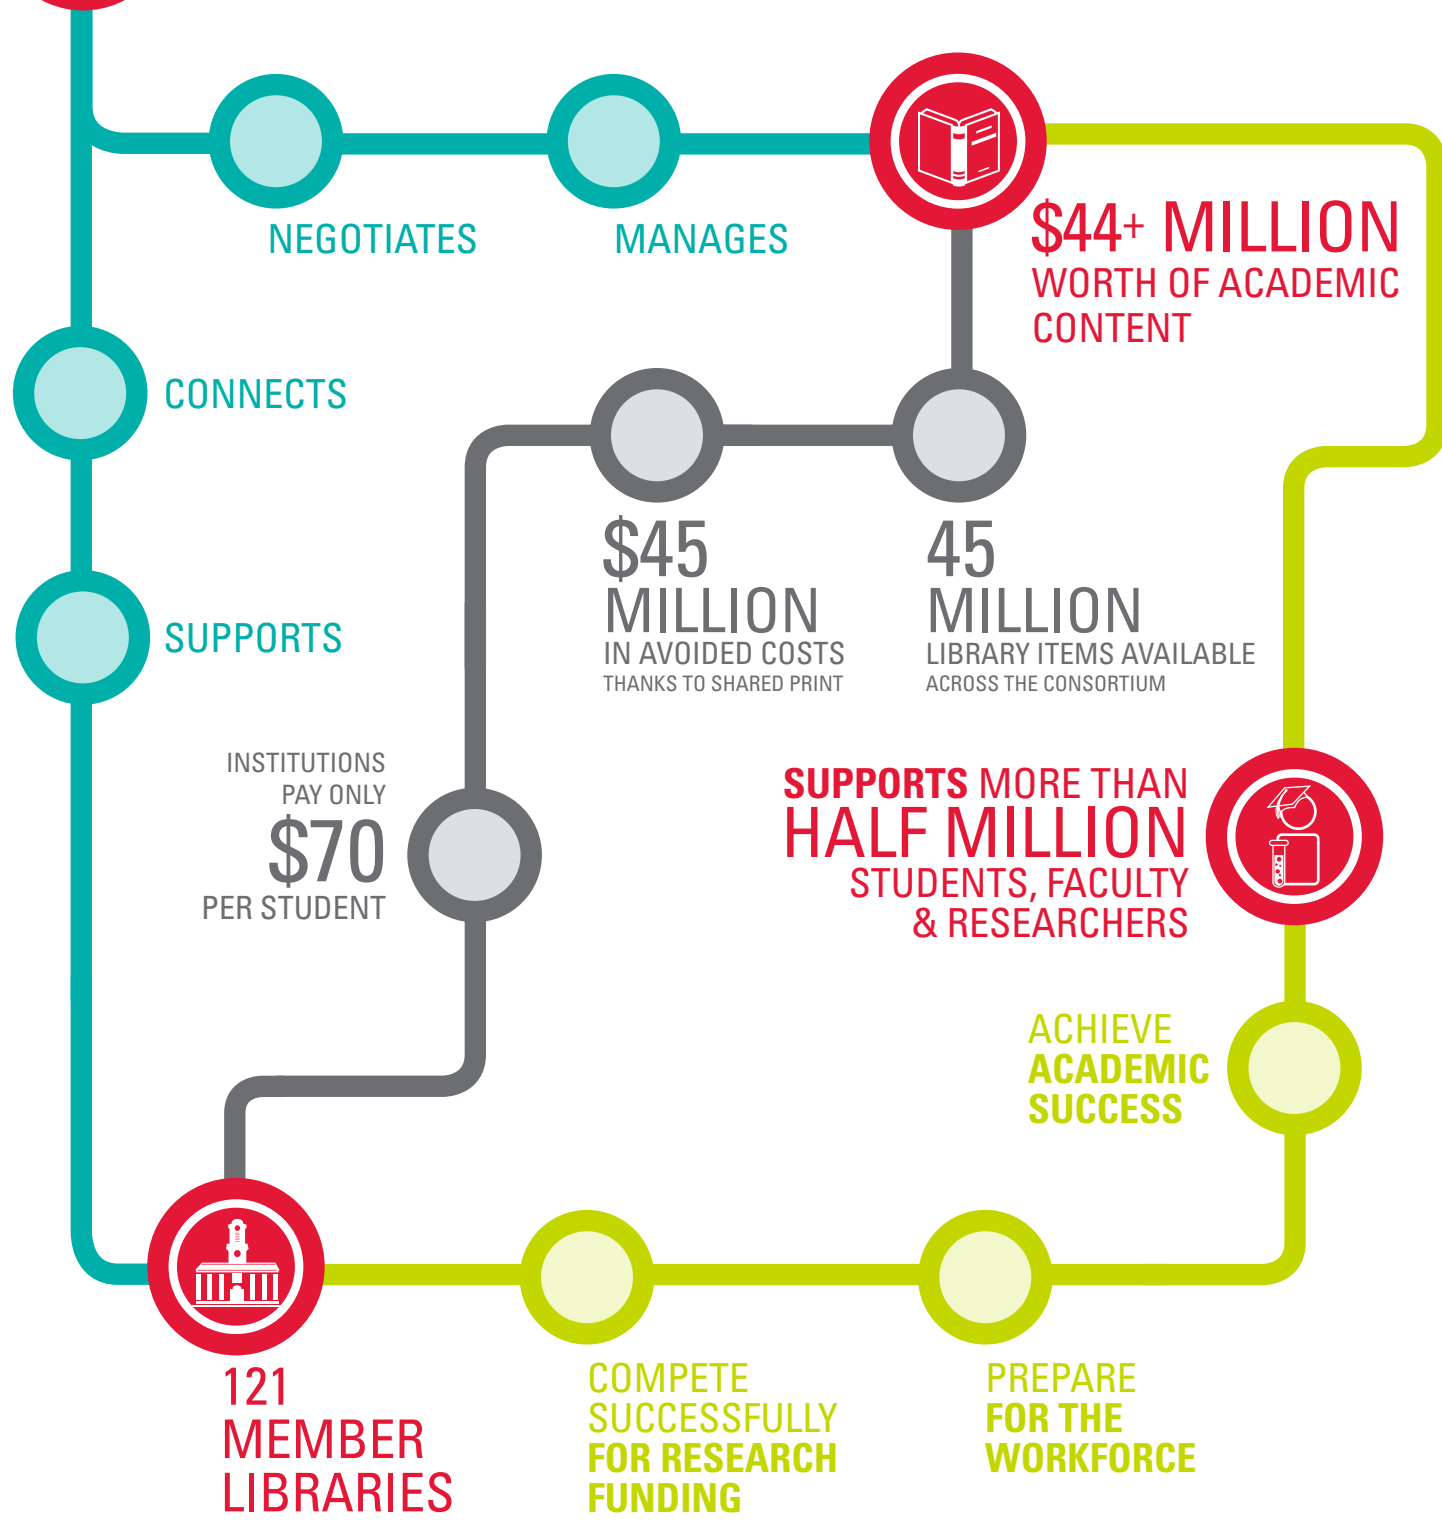

OhioLINK

DELIVERS VALUE TO OHIO

OhioLINK AND MEMBER LIBRARIES POOL THEIR FUNDS TO BUY $44 MILLION OF HIGH QUALITY ACADEMIC CONTENT

OhioLINK

An OH·TECH Consortium Member

CONTACT US

1224 Kinnear Road | Columbus, OH 43212
(614) 485-6722 | www.ohiolink.edu