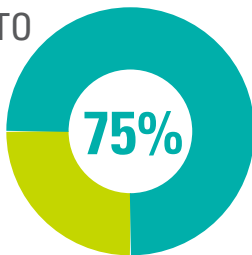

Jane L. Fox, Ph.D., Wright State University, Research Professor

SOUTHWEST OHIOANS DEPEND ON OhioLINK

5 MILLION DOWNLOADS*

OF ACADEMIC ARTICLES & eBOOKS

*CY2013

INSTITUTIONS ARE ABLE TO PROVIDE

MORE RESOURCES AS OhioLINK MEMBERS