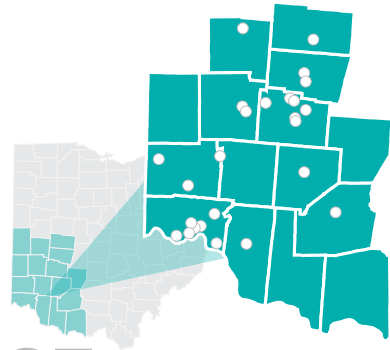

OhioLINK DELIVERS VALUE TO SOUTHWEST OHIO

25

OhioLINK MEMBERS

THOUSANDS OF STUDENTS, FACULTY & RESEARCHERS

INCLUDING SMALL BUSINESS OWNERS IN NIGHT CLASSES; DUAL-ENROLLED HIGH SCHOOLERS; DISTANCE STUDENTS, UNDERGRADS & GRADUATE RESEARCHERS.

ACCESS MORE THAN **70 MILLION** RESOURCES

AT NO COST TO USERS

\$7 MILLION IN AVOIDED COSTS ACROSS SOUTHWEST OHIO*

BY DELIVERING THOUSANDS OF ITEMS

*FY2016

“OhioLINK is so convenient. It’s part of the reason why I stay in Ohio and at Wright State University.”

OhioLINK MEMBERS IN SOUTHWEST OHIO

Antioch College • Antioch University • Athenaeum of Ohio • Cedarville University • Central State University • Cincinnati Christian University • Cincinnati State Technical and Community College • Clark State Community College • Edison Community College • Miami University and Regional Campuses: Hamilton and Middletown • Mount Saint Joseph University • Sinclair Community College • Southern State Community College • University of Cincinnati and Regional Campuses: Blue Ash and Clermont • University of Dayton • Urbana University • Wilberforce University • Wilmington College • Wittenberg University • Wright State University • Xavier University